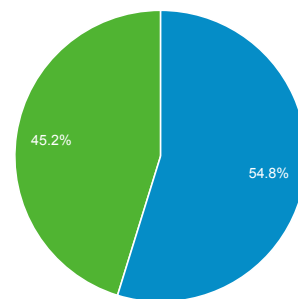

Jan 4, 2014 - Apr 4, 2014

Audience Overview

All Visits
100.00%

Overview

Visits
37,088

Unique Visitors
22,120

Pageviews
128,659

Pages / Visit
3.47

Avg. Visit Duration
00:02:40

Bounce Rate
50.33%

% New Visits
54.61%

■ New Visitor ■ Returning Visitor

Language	Visits	% Visits
1. en-us	18,427	49.68%
2. ro	10,430	28.12%
3. ro-ro	5,319	14.34%
4. en	1,133	3.05%
5. en-gb	819	2.21%
6. ru	227	0.61%
7. fr	133	0.36%
8. it-it	71	0.19%
9. de-de	49	0.13%
10. it	48	0.13%